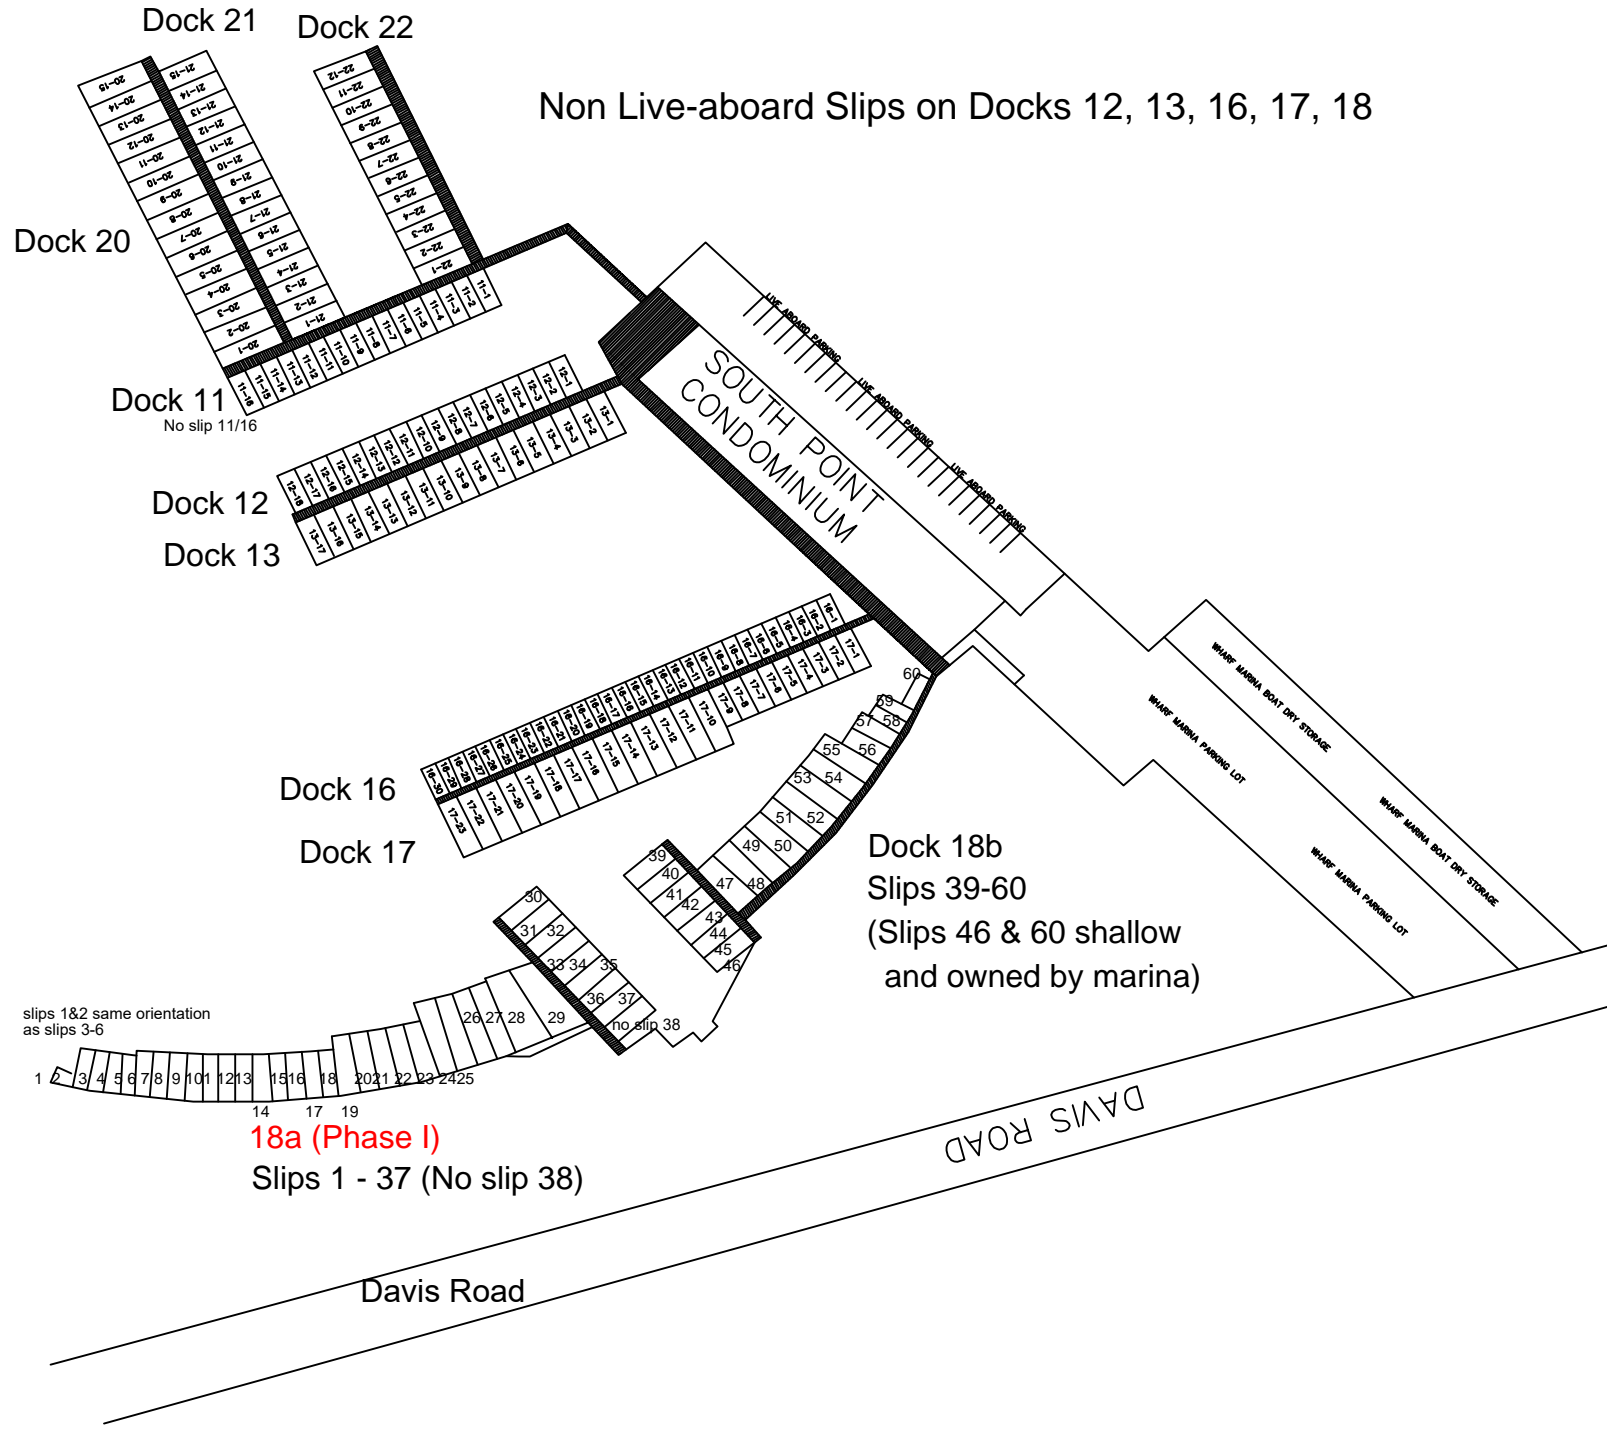

# Wharf Marina Dock/Slip Numbers

Live-aboard Slips on Docks 11, 20, 21, 22

Dock 11, Slips 1-15 = 35' x 14'

Non Live-aboard Slips on Docks 12, 13, 16, 17, 18

**18a (Phase I)**  
Slips 1 - 37 (No slip 38)

Dock 18b  
Slips 39-60  
(Slips 46 & 60 shallow  
and owned by marina)